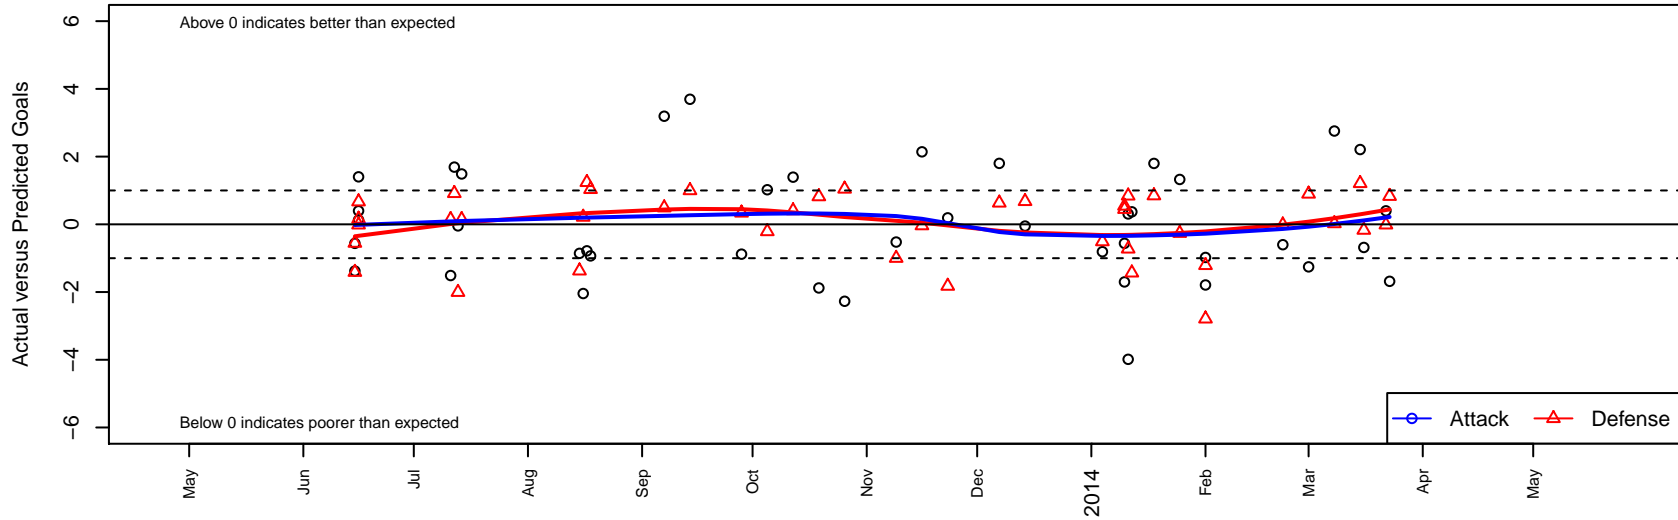

Founders Cup G00

PacNW Winter Classic Premier II U13

Spr PSPL Classic 1 U13

FME Rage G00

Dots are actual minus expected GF (blue circles) and GA (red triangles).
Blue line is smoothed change in attack strength. Red is smoothed change in defense strength.